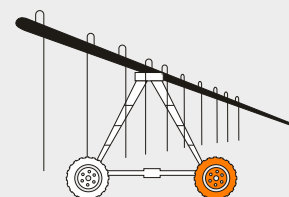

IRRO-O-GATOR R1

FEATURE

- Strong nylon casing

BENEFIT

- Excellent stability and increased service life

FEATURE

- Optimised lug angle with lug overlap

BENEFIT

- Uniform wear

MACHINERY

Irrogator

Size	LI/SS	PR	Type	Rim	Unloaded dimension		SLR	RC	Load capacity		
					SW	OD			Infl. Press	Max. Speed	Max Load
					mm	mm			bar	kmph	kg
					in	in			psi	mph	lbs
11.2-38	117 A6	6	TT	W10x38	284	1445	685	4250	1.8	30	1285
					11.2	56.9	27	167.3	26	19	2830

Also available in sizes: 11.2-24, 14.9-24

All tires confirms ETRTO T&RA & STRO standards