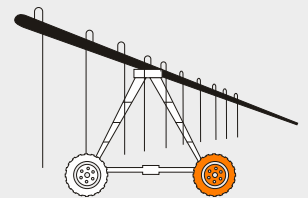

IRRO-O-GATOR R1

FEATURE

- Strong nylon casing

BENEFIT

- Excellent stability and increased service life

FEATURE

- Optimised lug angle with lug overlap

BENEFIT

- Uniform wear

MACHINERY

Irrogator

Size	LI/SS	PR	Type	Rim	Unloaded dimension		SLR	RC	Load capacity		
					SW	OD			Infl. Press	Max. Speed	Max Load
					mm	mm			bar	kmph	kg
					in	in			psi	mph	lbs
14.9-24	123 A6	8	TT	W13	398	1245	575	3660	1.4	30	1550
					16	49	23	144	20	19	3410

Also available in sizes: 11.2-24, 11.2-38

All tires confirms ETRTO T&RA & STRO standards