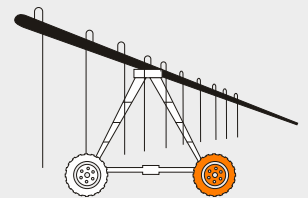

IRRO-O-GATOR R1

FEATURE

- Strong nylon casing

BENEFIT

- Excellent stability and increased service life

FEATURE

- Optimised lug angle with lug overlap

BENEFIT

- Uniform wear

MACHINERY

Irrogator

Size	LI/SS	PR	Type	Rim	Unloaded dimension		SLR	RC	Load capacity		
					SW	OD			Infl. Press	Max. Speed	Max Load
					mm	mm			bar	kmph	kg
					in	in			psi	mph	lbs
11.2-24	110 A6	4	TT	W10	284	1105	517	3315	1.8	30	1060
					11	44	20	131	26	19	2335

Also available in sizes: 14.9-24, 11.2-38

All tires confirms ETRTO T&RA & STRO standards