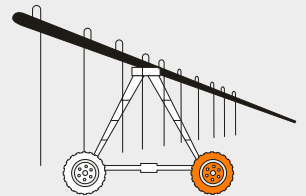

IRRO-O-GATOR R1

FEATURE

- Strong nylon casing

BENEFIT

- Excellent stability and increased service life

FEATURE

- Optimised lug angle with lug overlap

BENEFIT

- Uniform wear

MACHINERY

Irrogator

Size	LI/SS	PR	Type	Rim	Unloaded dimension		SLR	RC	Load capacity		
					SW	OD			Infl. Press	Max. Speed	Max Load
					mm	mm			bar	kmph	kg
					in	in			psi	mph	lbs
11.2-38	117 A6	6	TT	W10	284	1445	685	4250	1.8	30	1285
					11	57	27	167	26	19	2830

Also available in sizes: 11.2-24, 14.9-24

All tires confirms ETRTO T&RA & STRO standards